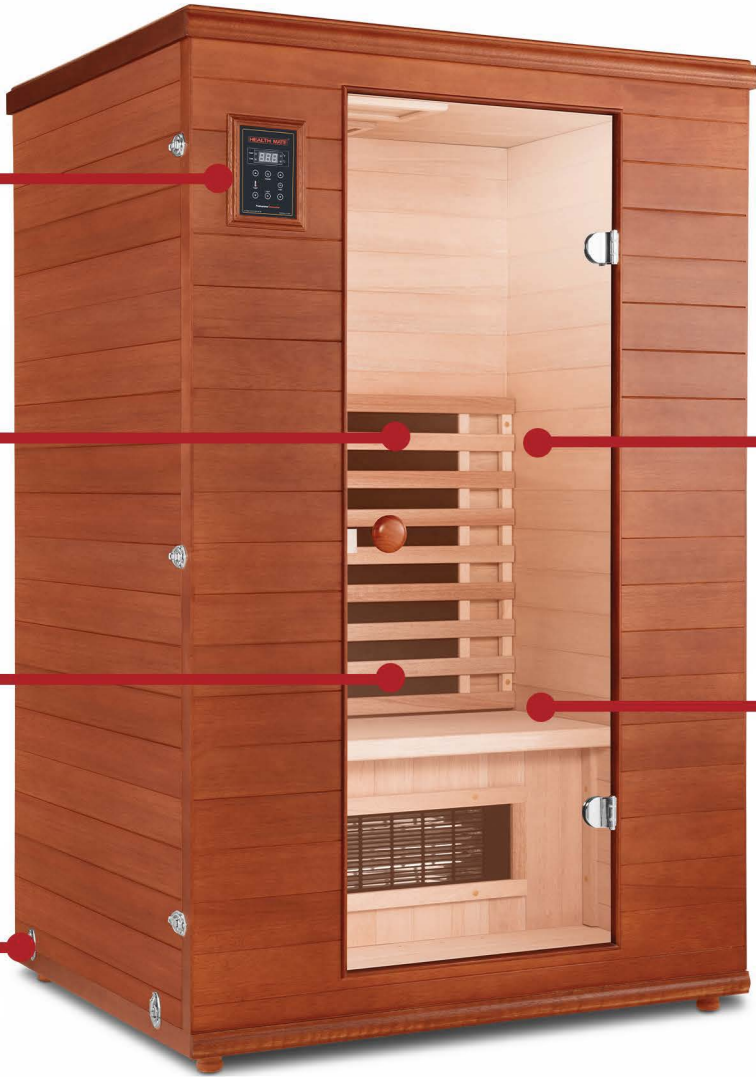

# RENEW 2

TECOLOY DUAL WAVE

**Controller**  
Professional touch sensitive controller with a digital display.

**Chromotherapy**  
Enjoy 9 colors of mood lighting with chromotherapy.

**Bluetooth**  
Connect automatically to bluetooth with your smartphone.

12' power cord.  
Back bottom.

**Carbon + Tecoloy™**  
Tecoloy™ far infrared coupled with Trulnfra carbon flat panel heaters.

**Flat Bench**  
Relax in comfort with our beautifully designed flat bench.

### Interior

Width: 45"  
Depth: 35 <sup>3</sup>/<sub>4</sub>"  
Height: 69 <sup>7</sup>/<sub>8</sub>"

### Exterior

Width: 48"  
Depth: 40 <sup>1</sup>/<sub>2</sub>"  
Height: 75 <sup>1</sup>/<sub>4</sub>"